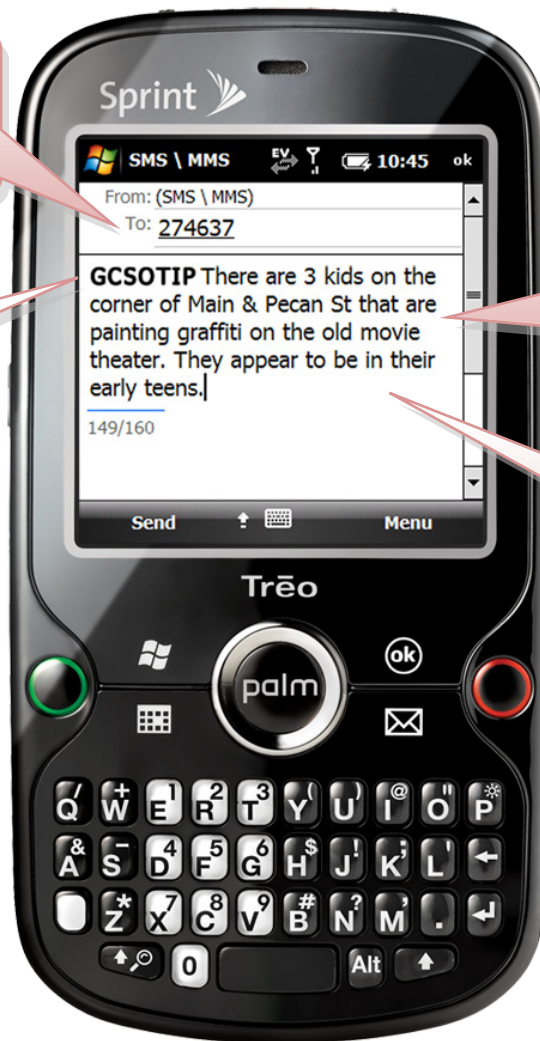

# SENDING AN SMS TEXT TIP

## GEORGETOWN COUNTY SHERIFF'S OFFICE

This is the numeric equivalent of **CRIMES** on a traditional keypad.

A PDA or smartphone may be mapped differently.

Your keyword is "**GCSOTIP**". It should be the first part of all NEW tips.

This is the actual tip. All messages should begin with the keyword, followed by a space then the tip.

Note: Subsequent messages can be sent **without** the keyword.

Spelling out **CRIMES** on this keypad would result in entering "**82@,1-**", so you would need to enter **274637** instead.

Spelling out **CRIMES** on this keypad would result in entering "**274637**".